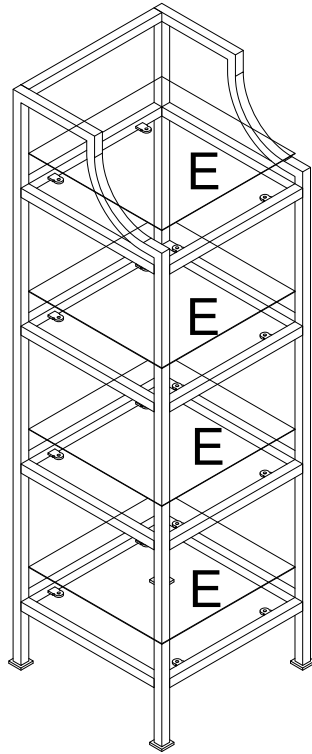

Short Etagere
CF6100

PART LIST

<p>A</p> 	<p>B</p> 	<p>C</p> 	<p>D</p> 	<p>E</p> 
<p>Left Frame 1 PC</p>	<p>Right Frame 1 PC</p>	<p>Cross Rail 1 PC</p>	<p>Shelf Rail 8 PCS</p>	<p>Shelf Glass 4 PCS</p>

HARDWARE LIST

<p>#1</p>  <p>1/4" x 1/2"L</p>	<p>#2</p> 	<p>#3</p> 
<p>Bolt 18 PCS (Extra 1)</p>	<p>Allen Wrench 1 PC</p>	<p>Safety Strap Kit 1 SET</p>

Step 1. Insert cross rail (part C) and shelf rails (part D) into left frame (part A) using bolts (part #1) and allen wrench (part #2).

Note: Please do not fully tighten bolts at this time.

Step 2. Attach right frame (part B) into cross rail (part C) and shelf rails (part D) using bolts (part #1) and allen wrench (part #2).

Note: Please fully tighten bolts at this time.

Step 3. Carefully turn unit upright. Install shelf glasses (part E) into shelf frames.

Important: Safety strap kit (part #3) must be installed to prevent tipping, damage and / or injury.

#3	A	B	C	D	E
			 D8 x 1-1/2"	 D10 x 1/2"	
Safety Strap Kit 1 SET	Wall Anchor 1 PC	Hook 2 PCS	Screw 1 PC	Bolt 1 PC	Safety Wall Strap 1 PC