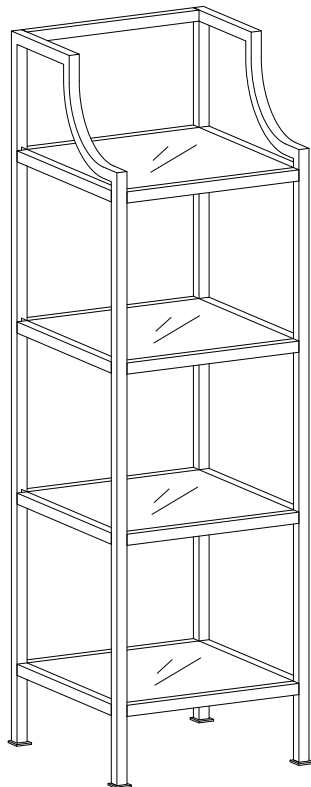

Short Etagere
CF6100

PART LIST

<p>A</p> 	<p>B</p> 	<p>C</p> 	<p>D</p> 	<p>E</p> 
<p>Left Frame 1 PC</p>	<p>Right Frame 1 PC</p>	<p>Cross Rail 1 PC</p>	<p>Shelf Rail 8 PCS</p>	<p>Shelf Glass 4 PCS</p>

HARDWARE LIST

<p>#1</p>  <p>1/4" x 1/2"L</p>	<p>#2</p> 	<p>#3</p> 
<p>Bolt 18 PCS (Extra 1)</p>	<p>Allen Wrench 1 PC</p>	<p>Safety Strap Kit 1 SET</p>

Step 1. Insert cross rail (part C) and shelf rails (part D) into left frame (part A) using bolts (part #1) and allen wrench (part #2).

Note: Please do not fully tighten bolts at this time.

Step 2. Attach right frame (part B) into cross rail (part C) and shelf rails (part D) using bolts (part #1) and allen wrench (part #2).

Note: Please fully tighten bolts at this time.