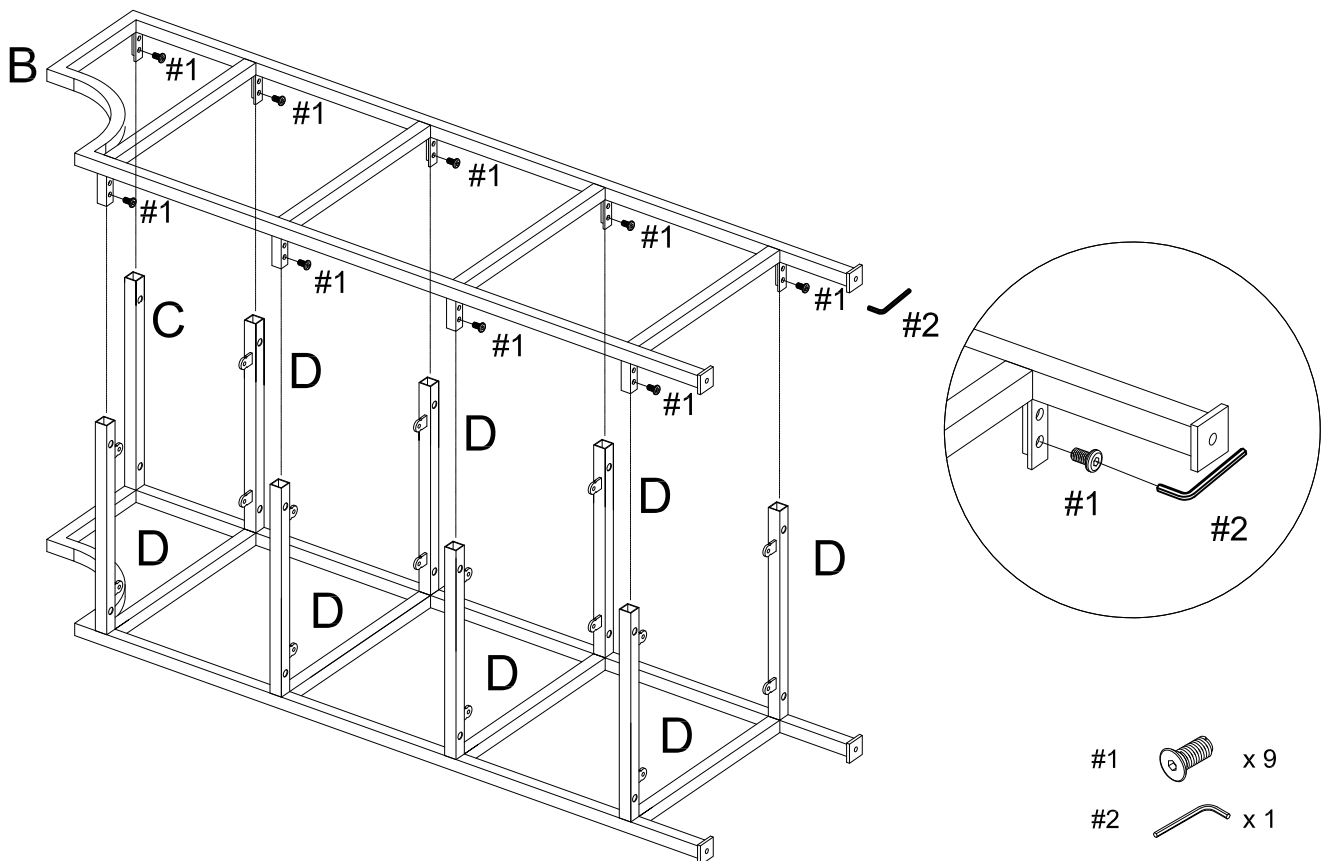

Short Etagere
CF6100

PART LIST

<p>A</p> 	<p>B</p> 	<p>C</p> 	<p>D</p> 	<p>E</p> 
<p>Left Frame 1 PC</p>	<p>Right Frame 1 PC</p>	<p>Cross Rail 1 PC</p>	<p>Shelf Rail 8 PCS</p>	<p>Shelf Glass 4 PCS</p>

HARDWARE LIST

<p>#1</p>  <p>1/4" x 1/2"L</p>	<p>#2</p> 	<p>#3</p> 
<p>Bolt 18 PCS (Extra 1)</p>	<p>Allen Wrench 1 PC</p>	<p>Safety Strap Kit 1 SET</p>

Step 1. Insert cross rail (part C) and shelf rails (part D) into left frame (part A) using bolts (part #1) and allen wrench (part #2).

Note: Please do not fully tighten bolts at this time.

Step 2. Attach right frame (part B) into cross rail (part C) and shelf rails (part D) using bolts (part #1) and allen wrench (part #2).

Note: Please fully tighten bolts at this time.

Step 3. Carefully turn unit upright. Install shelf glasses (part E) into shelf frames.

Important: Safety strap kit (part #3) must be installed to prevent tipping, damage and / or injury.

#3	A	B	C	D	E
			 D8 x 1-1/2"	 D10 x 1/2"	
Safety Strap Kit 1 SET	Wall Anchor 1 PC	Hook 2 PCS	Screw 1 PC	Bolt 1 PC	Safety Wall Strap 1 PC