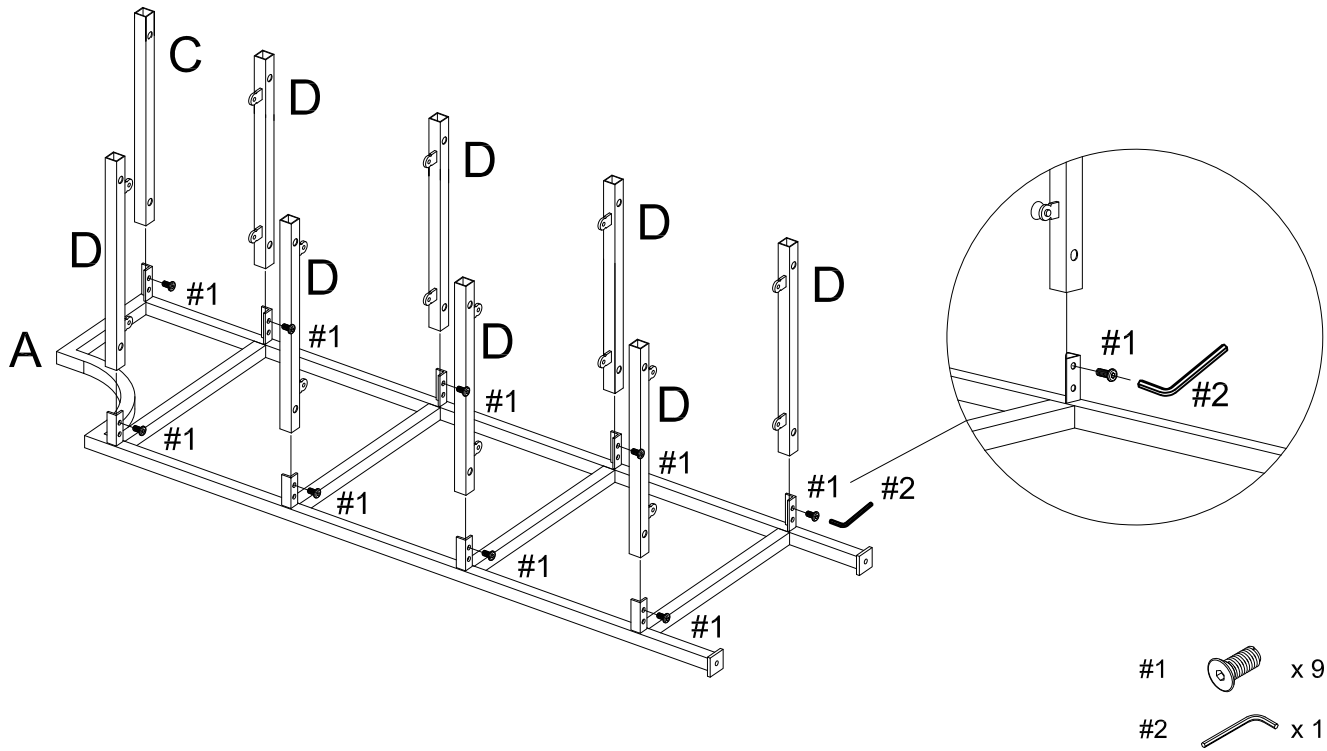

Short Etagere
CF6100

PART LIST

<p>A</p> 	<p>B</p> 	<p>C</p> 	<p>D</p> 	<p>E</p> 
<p>Left Frame 1 PC</p>	<p>Right Frame 1 PC</p>	<p>Cross Rail 1 PC</p>	<p>Shelf Rail 8 PCS</p>	<p>Shelf Glass 4 PCS</p>

HARDWARE LIST

<p>#1</p>  <p>1/4" x 1/2"L</p>	<p>#2</p> 	<p>#3</p> 
<p>Bolt 18 PCS (Extra 1)</p>	<p>Allen Wrench 1 PC</p>	<p>Safety Strap Kit 1 SET</p>

Step 1. Insert cross rail (part C) and shelf rails (part D) into left frame (part A) using bolts (part #1) and allen wrench (part #2).

Note: Please do not fully tighten bolts at this time.

Step 2. Attach right frame (part B) into cross rail (part C) and shelf rails (part D) using bolts (part #1) and allen wrench (part #2).

Note: Please fully tighten bolts at this time.